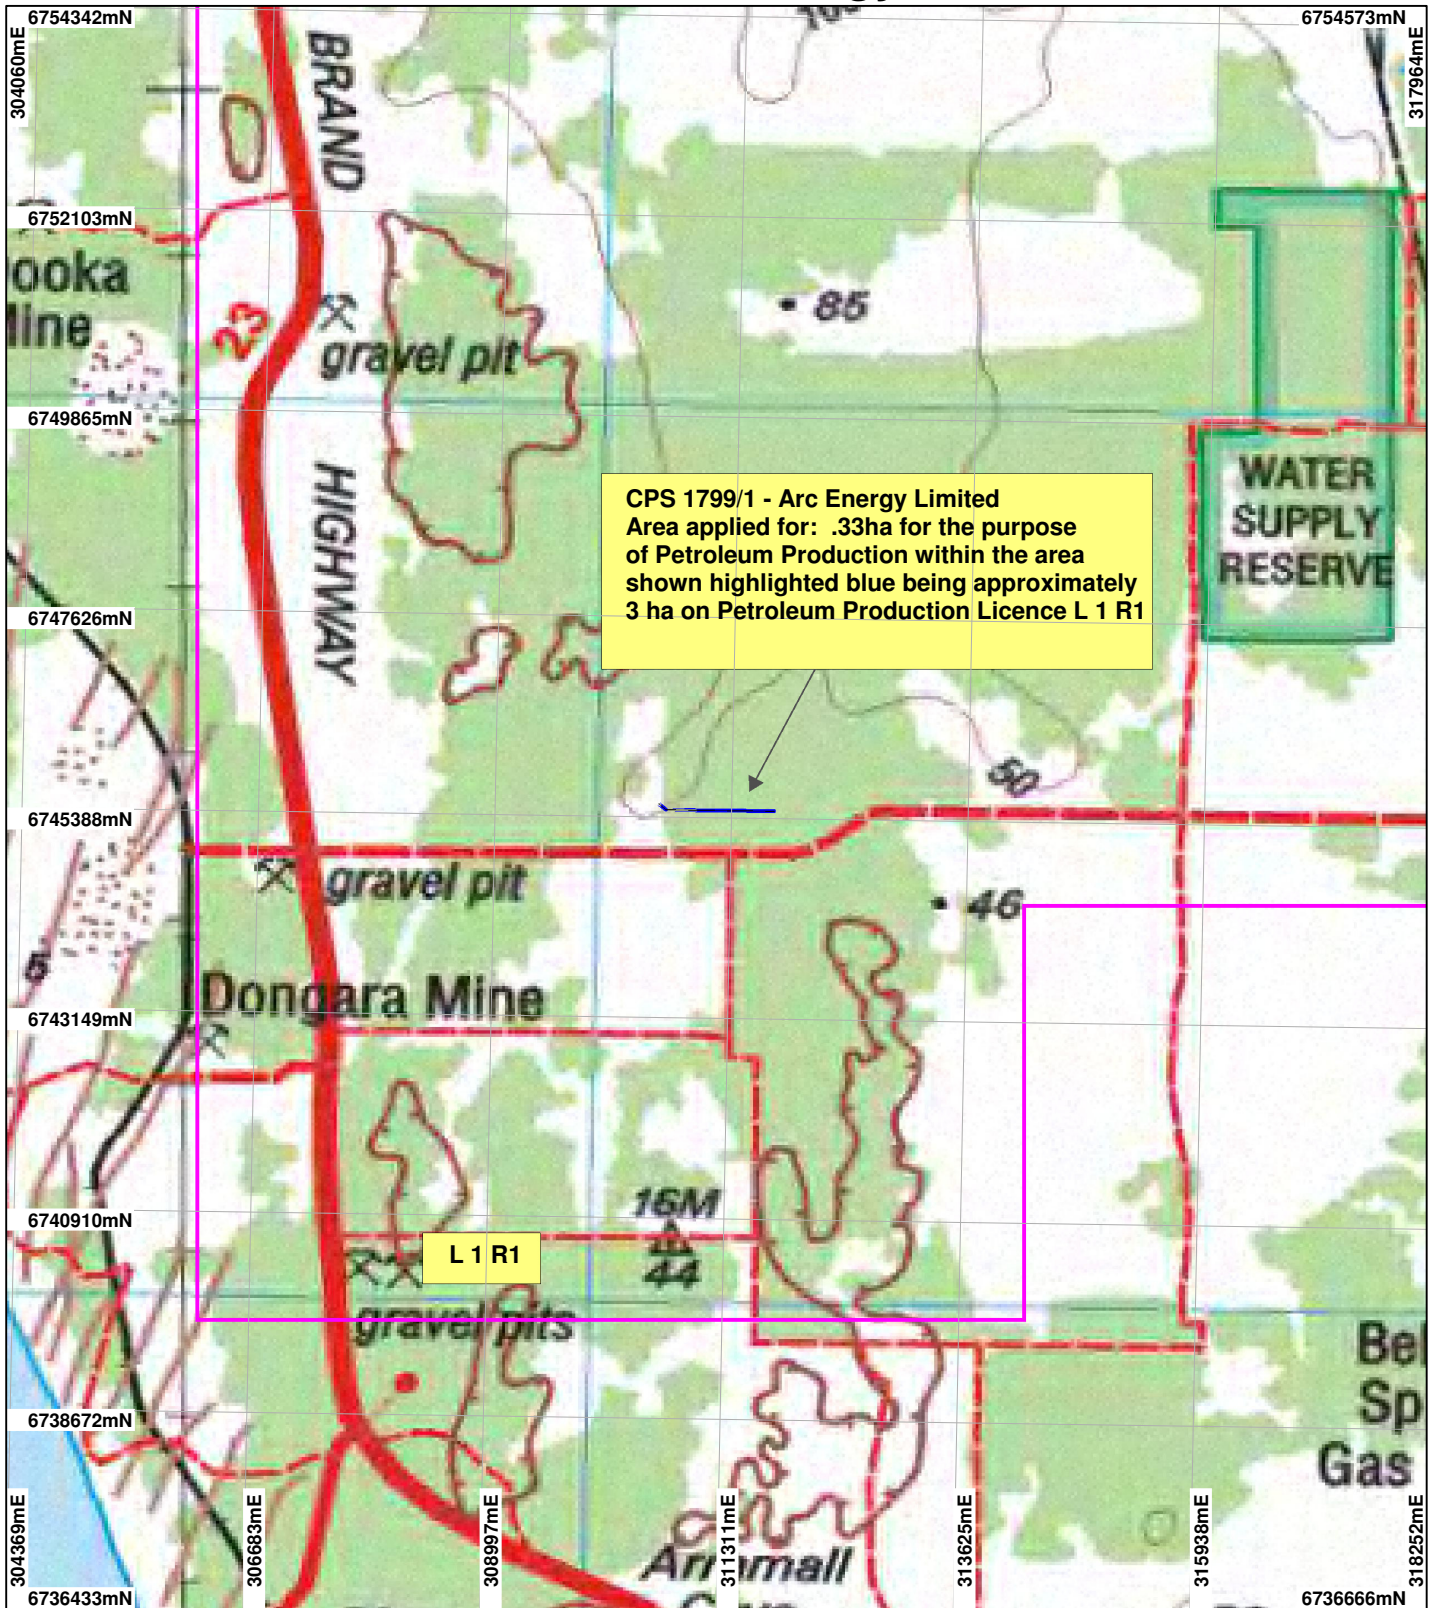

CPS 1799/1 - Arc Energy Limited

LEGEND

- Clearing Instruments
- Petroleum Titles - DOIR
NATMAP 250K Series Mapping
- GA 08/03

0 ~2 km

Scale 1:80000
(Approximate when reproduced at A4)

Geocentric Datum Australia 1994

Note: the data in this map have not been projected. This may result in geometric distortion or measurement inaccuracies.

..... Date

Officer with delegated authority under Section 20 of the Environmental Protection Act 1986